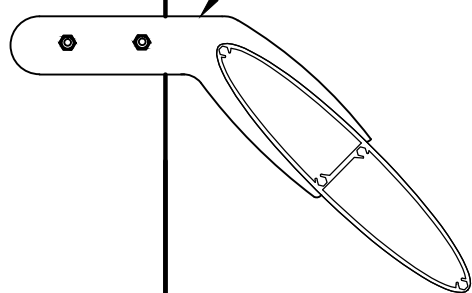

SIDE FIXED BRACKET

AIR STREAM (ELLIPTICAL LOUVRE BLADE)

Element Control Systems
© Copyright

SUPPORT FRAME

45°