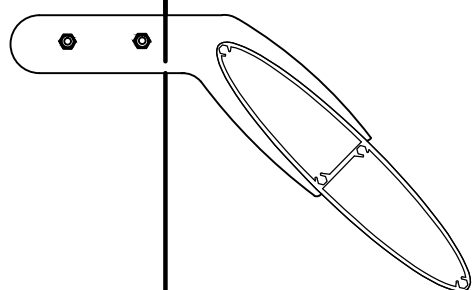

SIDE FIXED BRACKET

AIR STREAM (ELLIPTICAL LOUVRE BLADE)

Element Control Systems
© Copyright

SUPPORT FRAME

45°