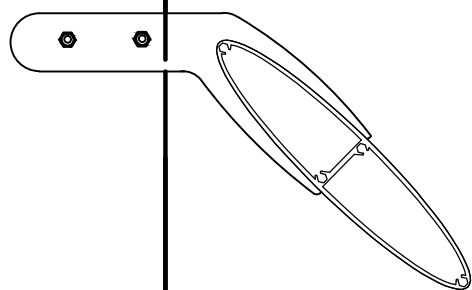

SIDE FIXED BRACKET

AIR STREAM (ELLIPTICAL LOUVRE BLADE)

Element Control Systems
© Copyright

SUPPORT FRAME

45°